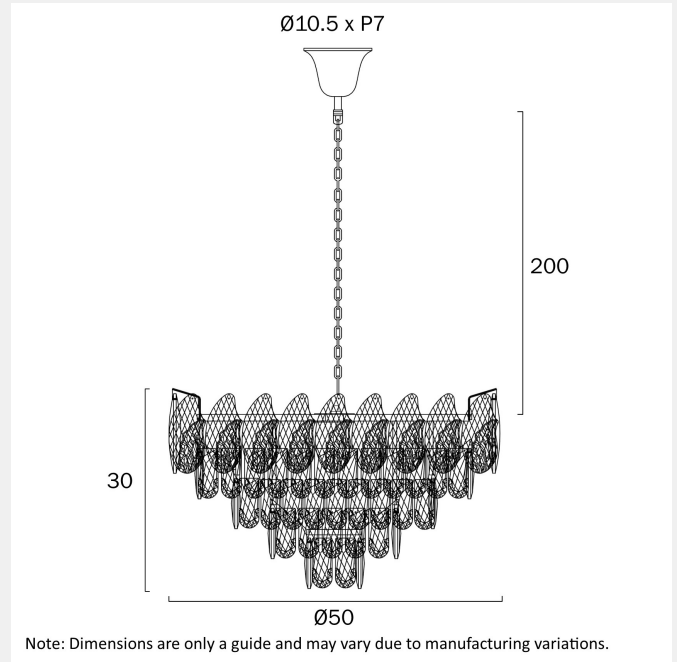

DOREZA 50CM PENDANT LIGHT

LIGHT SOURCE

Voltage Input

240V

Total Wattage (max)

175

Globe Type

E14

Glass Color

Clear

WARRANTY

Replacement Warranty

*3 Years

PRODUCT DIMENSIONS

Fixture Weight (Kg)

8.32