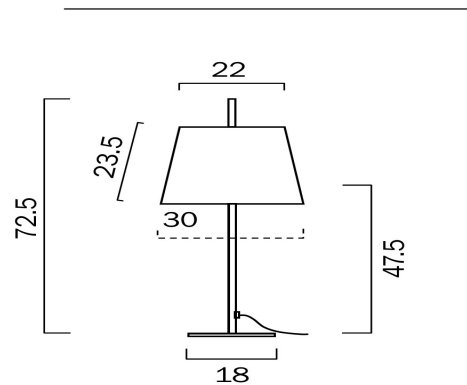

DIOR TABLE LAMP

LIGHT SOURCE

Voltage Input

240V

Total Wattage (max)

25

Globe Type

E27

Fixture Material

Metal

PRODUCT DIMENSIONS

Fixture Height (cm)

71

Cable Length (cm)

180 (30+Inline Switch+150)

WARRANTY