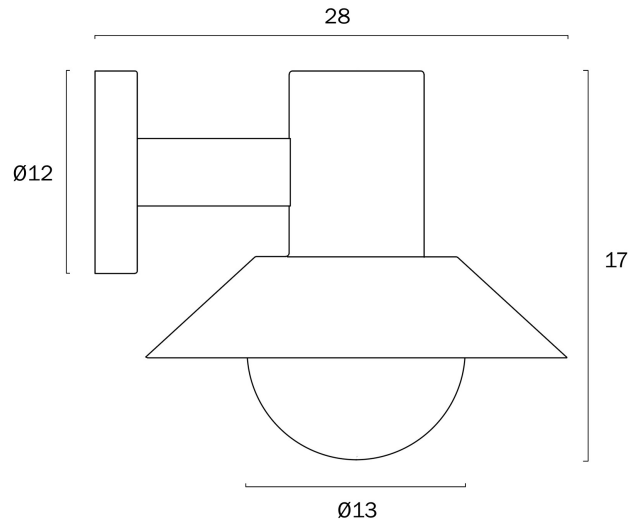

DELORE EXTERIOR WALL LIGHT

Note: Dimensions are only a guide and may vary due to manufacturing variations.

LIGHT SOURCE

Voltage Input

240V

Total Wattage (max)

25

Globe Type

COLOUR AND MATERIAL

Fixture Material

Aluminium, Glass

Fixture Color

Black

PRODUCT DIMENSIONS

Fixture Weight (Kg)

1.1