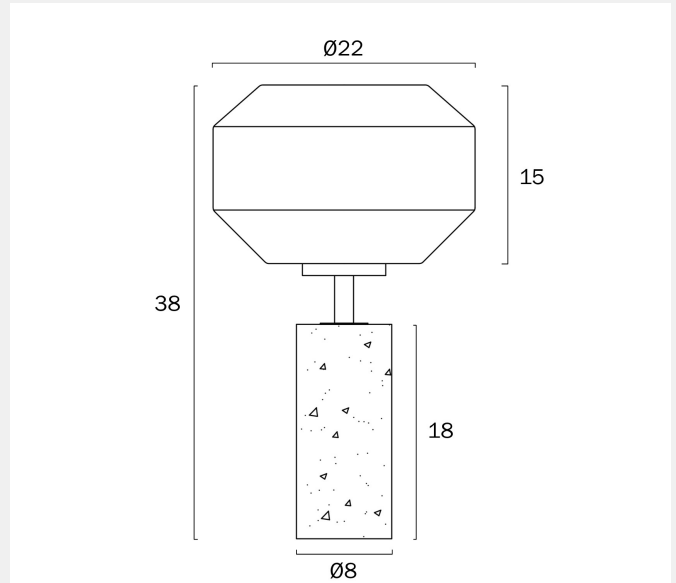

## DEANA TABLE LAMP

Note: Dimensions are only a guide and may vary due to manufacturing variations.

### LIGHT SOURCE

**Voltage Input**

240V

**Total Wattage (max)**

25

**Globe Type**

E27

**Globe / Light Source qty**

### PRODUCT DIMENSIONS

**Fixture Weight (Kg)**

3.27

**Fixture Height (cm)**

38

**Cable Length (cm)**

180 (30+Inline Switch+150)