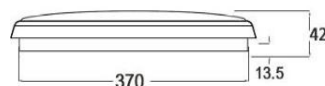

Model	AC9002-LED-30W
Watts	30W
Input Voltage	AC 200~240V
Dimmable	Yes (Triac dimmable)
Power Factor	≥ 0.90
Beam Angle	120°
Colour Temp.	3000K / 5000K
CRI	Ra>80
Lumens Output	2900-3000lm
Size	400*400*H42mm
IP Grade	IP54
Cover	Opaque
Rim Housing	White / Satin Chrome
Dimmable	Triac Dimmable

L400*W400mm

* The information in this datasheet may be changed by 3A Lighting at any time without prior notice.