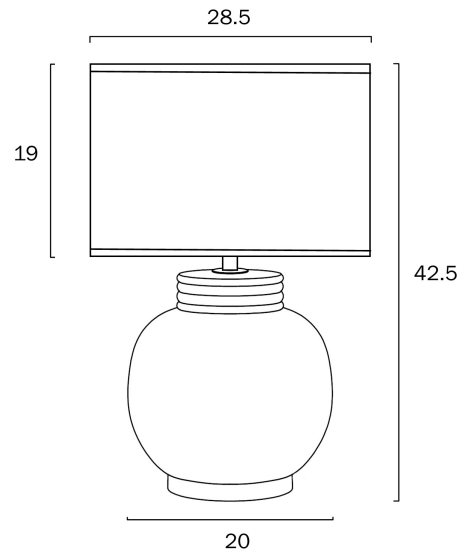

DAVILA CERAMIC TABLE LAMP

Note: Dimensions are only a guide and may vary due to manufacturing variations.

LIGHT SOURCE

Voltage Input

240V

Total Wattage (max)

25

Globe Type

E27

Globe / Light Source qty

1

Globe / Light Source included

No

Dimmable

Globe Dependant

SPECIFICATIONS

COLOUR AND MATERIAL

Fixture Material

Fabric,Ceramic

Fixture Pantone Color

7541 CP (WHGD) or 419 CP (BKGD)

PRODUCT DIMENSIONS

Fixture Height (cm)

42.5