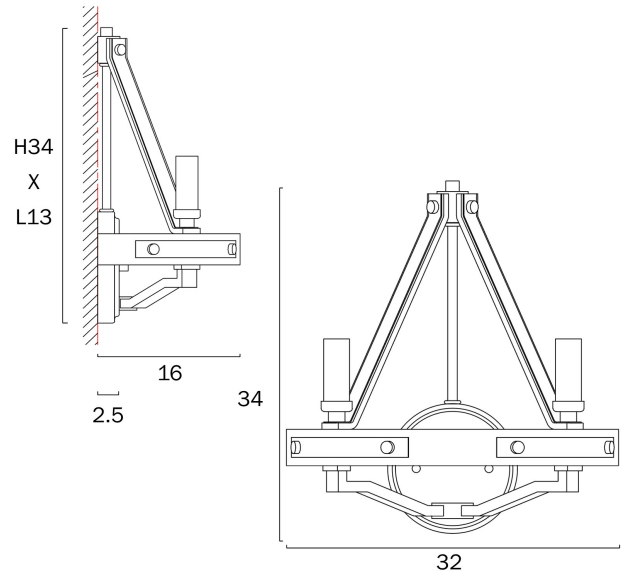

## DARIEN WALL LIGHT

Note: Dimensions are only a guide and may vary due to manufacturing variations.

### LIGHT SOURCE

**Voltage Input**

240V

**Total Wattage (max)**

50

**Globe Type**

E14

**Globe / Light Source qty**

### PRODUCT DIMENSIONS

**Fixture Weight (Kg)**

1.3

**Fixture Width (cm)**

32

**Fixture Height (cm)**

34