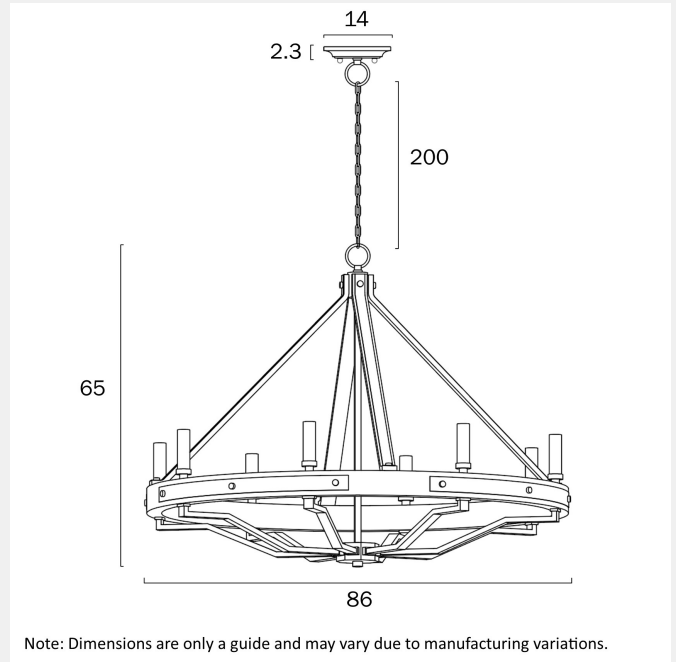

DARIEN 8 PENDANT LIGHT

LIGHT SOURCE

Voltage Input

240V

Total Wattage (max)

200

Globe Type

E14

Globe / Light Source qty

8

Globe / Light Source included

No

Dimmable

Globe Dependant

SPECIFICATIONS

Lead and Plug

No

IP rating

IP20

Suspension Type

Chain

Height Adjustable?

Yes

Mounting

Surface

Electrical Protection

CLASS I - HIGH VOLTAGE, EARTH REQUIRED

COLOUR AND MATERIAL

Fixture Material

Wood,Iron

WARRANTY

Replacement Warranty

*3 Years

PRODUCT DIMENSIONS

Fixture Weight (Kg)

8.57

Fixture Height (cm)

65

Suspension Length (cm)

200