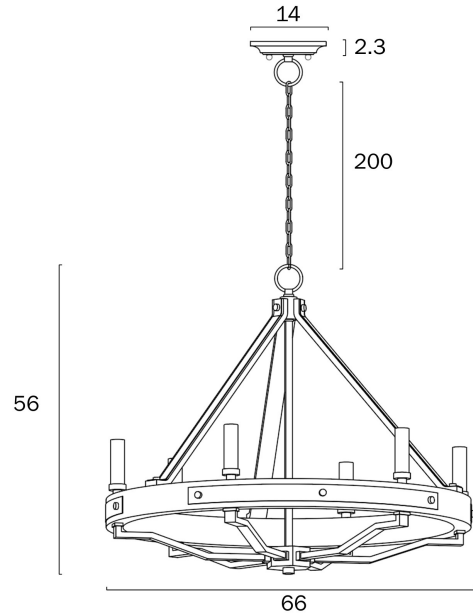

DARIEN 6 PENDANT LIGHT

Note: Dimensions are only a guide and may vary due to manufacturing variations.

LIGHT SOURCE

Voltage Input

240V

Total Wattage (max)

150

Globe Type

E14

Globe / Light Source qty

6

Globe / Light Source included

No

Dimmable

Globe Dependant

SPECIFICATIONS

Lead and Plug

No

IP rating

IP20

Suspension Type

Chain

Height Adjustable?

Yes

Replacement Warranty

*3 Years

PRODUCT DIMENSIONS

Fixture Weight (Kg)

6.27

Fixture Height (cm)

56

Suspension Length (cm)