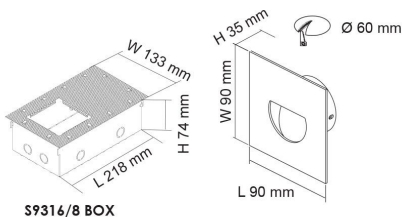

DARHAM SQUARE S9316 - 1.5W

LED 1.5 watt recessed square wall luminaire

Application

Ideal for any residential stairs, walkways or commercial interior space.

Design Specifications

- Durable die-cast aluminium body profile
- Quality white powder coat finish or anodised silver
- High efficiency SMD LED chips
- Opal acrylic diffuser with glass cover
- Suitable drivers - PLUTO EGL12V/6W, PLUTO15DV, 30DV, 50DV
- 12V AC or DC non-dimmable driver required, Optional accessories, pre-install box S9316 only, (L x W X H: 218 x 133 x 74mm)

Technical Specification

| Model No. | Input Voltage (V/AC) | Input Voltage (V/DC) | Power (W) | Lumens (lm) | CCT (K) | CRI |
|-----------|----------------------|----------------------|-----------|-------------|---------|-----|
| S9316 WH | 12 | 12 | 1.5 | 110 | 3000 | 80 |
| S9316 ALU | 12 | 12 | 1.5 | 110 | 3000 | 80 |

| Model No. | Dimmable | Dim (mm) | Body Colour |
|-----------|----------|-----------------------|-----------------|
| S9316 WH | NO | 90(L) x 90(W) x 35(H) | White |
| S9316 ALU | NO | 90(L) x 90(W) x 35(H) | Anodised Silver |

Dimensions

Photometric Data

Unit: cd C0/C180 — C90/C270 —

PIXIE AMBIENCE, CHANGE YOUR COLOUR TO MATCH YOUR STYLE.

The innovative PIXIE AMBIENCE SWITCH PLATES have been designed with the end user and installer in mind, allowing you to change the colour face plate as fashion demands.