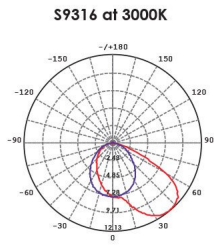

Photometric Data

Unit: cd C0/C180 — C90/C270 —