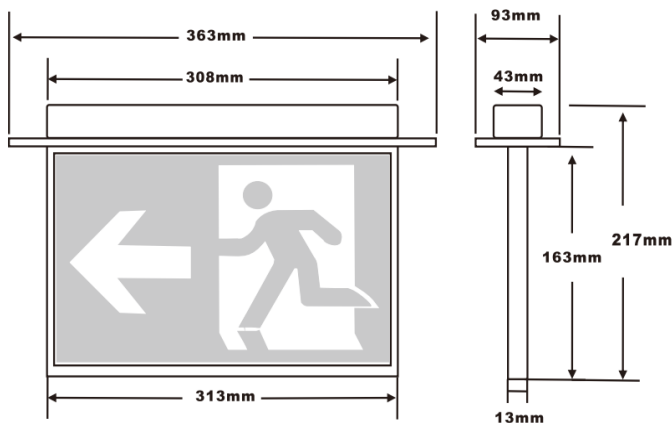

## SLIM RECESSED MOUNT LED EXIT 24M

The SP-2002 is designed as a slim recessed mount emergency exit light allowing 3hours minimum lighting after power cut.

4pcs PVC stickers are included.

Usage: widely used in modern hotels,shops and other public places,security evacuation and guide.

Item code	SP-2002BK
Input Voltage	220-240AC
Frequency	50/60Hz
Battery	4.8V 800mAh NI-MH
Charge time	16 hours
Discharge time	2 hours
Operating Temp	0°C~40°C
Side	Single/double
IP Grade	IP20
Material of the Lamp	Flame retardant (V-0)
Size of the Lamp	show as below
PVC sticker	4pcs
LED Power	2.5W
Light Source	16pcs LED(White)
LED lifespan	>50,000 hours
Work mode	Maintain
Installation	Recessed
Indicator	Red-Charging
cable	Flex and AU plug
Protection	Over-charge /over-discharge
Standard	AS/NZS 2293 IEC 60598-2-22