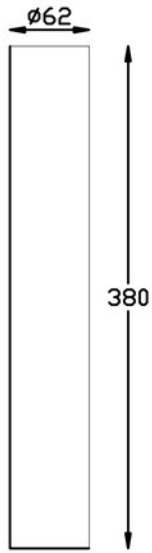

**DIMENSIONS**

**ST5163 BLK Matt black**

**ST5163 TTM Titanium**

Model No.	Input Voltage	LED Source	Material	Finished Color
<b>ST5163 BLK</b>	AC220-240V, 50Hz/DC 12V	Excluding Bulbs	Aluminum Body	Matt black
<b>ST5163 TTM</b>	AC220-240V, 50Hz/DC 12V	Excluding Bulbs	Aluminum Body	Titanium

**Lamp Holder** 1\*GU10, 35W MAX/1\*MR16, 20W MAX