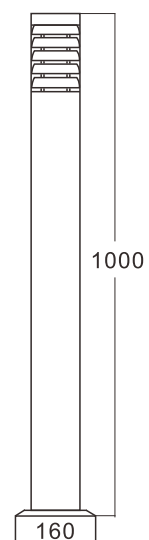

■ LED BOLLARD LIGHTS ST714-1000

Model	ST714-1000
Material	Stainless Steel
Diffuser	Clear PC lens
Character	Class I   
Lamp Holder	1*E27,  60W  23W
IP Rate	IP44