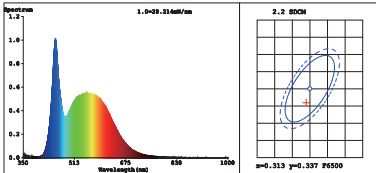

11W A60

FEATURES

1. Low energy consumption
2. Low maintenance cost
3. Low thermal output
4. Shockproof and vibration proof
5. Not suitable for dimmers
6. Replace incandescent lamp A60

3000K

4000K

6500K

Model	A60
Voltage	AC220-240V 50/60Hz
LED	SMD LED
Lifespan	>25,000Hrs
Base	E27/B22
Dimension	∅60*112mm
Warranty	2 years
Packaging	L60*W60*H115mm
Carton	100pcs/CTN
Carton Size	L65*W33*H25CM
Weight	N.W.: 5.0KG G.W.: 5.9KG

SPECIFICATION

Power	Model	Fitting Color	CRI	Base	CCT	FLUX	Dimmable
11W	A60-11W	White	>80	E27/B22	3000K/4000K/6500K	1050lm	no