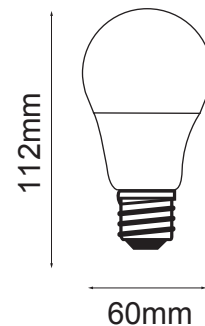

11W A60

FEATURES

1. Low energy consumption
2. Low maintenance cost
3. Low thermal output
4. Shockproof and vibration proof
5. Not suitable for dimmers
6. Replace incandescent lamp A60

3000K

4000K

6500K

Model	A60
Voltage	AC220-240V 50/60Hz
LED	SMD LED
Lifespan	>25,000Hrs
Base	E27/B22
Dimension	∅60*112mm
Warranty	2 years
Packaging	L60*W60*H115mm
Carton	100pcs/CTN
Carton Size	L65*W33*H25CM
Weight	N.W.: 5.0KG G.W.: 5.9KG

SPECIFICATION

Power	Model	Fitting Color	CRI	Base	CCT	FLUX	Dimmable
11W	A60-11W	White	>80	E27/B22	3000K/4000K/6500K	1050lm	no