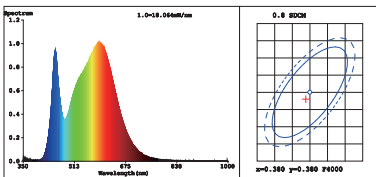

11W A60

FEATURES

1. Low energy consumption
2. Low maintenance cost
3. Low thermal output
4. Shockproof and vibration proof
5. Not suitable for dimmers
6. Replace incandescent lamp A60

3000K

4000K

6500K

Model	A60
Voltage	AC220-240V 50/60Hz
LED	SMD LED
Lifespan	>25,000Hrs
Base	E27/B22
Dimension	∅60*112mm
Warranty	2 years
Packaging	L60*W60*H115mm
Carton	100pcs/CTN
Carton Size	L65*W33*H25CM
Weight	N.W.: 5.0KG G.W.: 5.9KG

SPECIFICATION

Power	Model	Fitting Color	CRI	Base	CCT	FLUX	Dimmable
11W	A60-11W	White	>80	E27/B22	3000K/4000K/6500K	1050lm	no