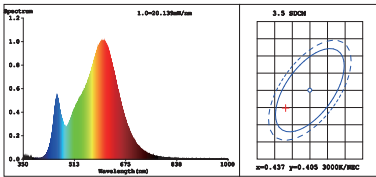

11W A60

FEATURES

1. Low energy consumption
2. Low maintenance cost
3. Low thermal output
4. Shockproof and vibration proof
5. Not suitable for dimmers
6. Replace incandescent lamp A60

3000K

4000K

6500K

Model	A60
Voltage	AC220-240V 50/60Hz
LED	SMD LED
Lifespan	>25,000Hrs
Base	E27/B22
Dimension	∅60*112mm
Warranty	2 years
Packaging	L60*W60*H115mm
Carton	100pcs/CTN
Carton Size	L65*W33*H25CM
Weight	N.W.: 5.0KG G.W.: 5.9KG

SPECIFICATION

Power	Model	Fitting Color	CRI	Base	CCT	FLUX	Dimmable
11W	A60-11W	White	>80	E27/B22	3000K/4000K/6500K	1050lm	no