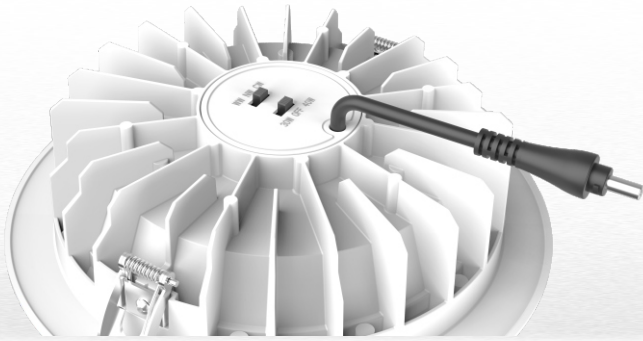

# LED DOWNLIGHT-DL4001/TC

Wattage changeable:30&40W

Tri-CCT: 3000K&4000K&5700K

Model	DL4001/TC
Material	Die-casting Aluminum
Finished Color	White
Lumen	30W:3300lm 40W:4400lm
Power	30W&40W
Beam Angle	100°
Ra	80
Tri-CCT	3000K&4000K&5700K
Input Voltage	AC220-240V 50/60Hz
IP Rate	IP54
Dimension	Ø230*H50
Packaging	235*70*270mm
Carton Size	485*440*295mm 12pcs/CTN

Ø200-220 mm