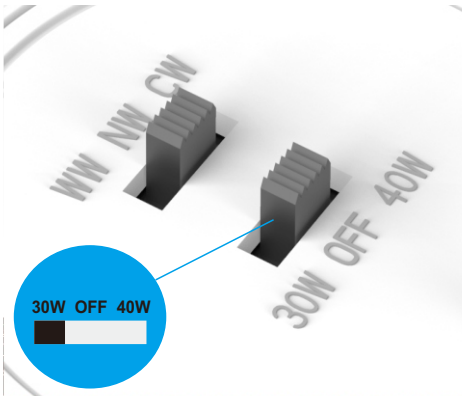

# LED DOWNLIGHT-DL4001/TC

Wattage changeable:30&40W

Tri-CCT: 3000K&4000K&5700K

Model	DL4001/TC
Material	Die-casting Aluminum
Finished Color	White
Lumen	30W:3300lm 40W:4400lm
Power	30W&40W
Beam Angle	100°
Ra	80
Tri-CCT	3000K&4000K&5700K
Input Voltage	AC220-240V 50/60Hz
IP Rate	IP54
Dimension	Ø230*H50
Packaging	235*70*270mm
Carton Size	485*440*295mm 12pcs/CTN

Ø200-220 mm