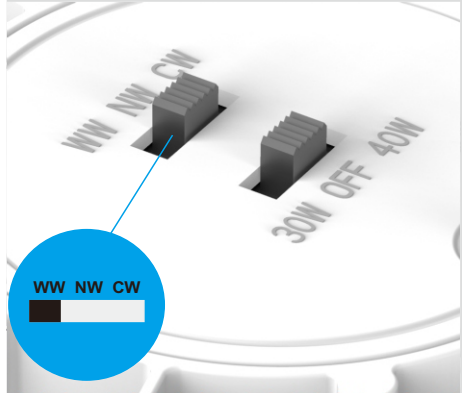

# LED DOWNLIGHT-DL4001/TC

Wattage changeable:30&40W

Tri-CCT: 3000K&4000K&5700K

Model	DL4001/TC
Material	Die-casting Aluminum
Finished Color	White
Lumen	30W:3300lm 40W:4400lm
Power	30W&40W
Beam Angle	100°
Ra	80
Tri-CCT	3000K&4000K&5700K
Input Voltage	AC220-240V 50/60Hz
IP Rate	IP54
Dimension	Ø230*H50
Packaging	235*70*270mm
Carton Size	485*440*295mm 12pcs/CTN

Ø200-220 mm