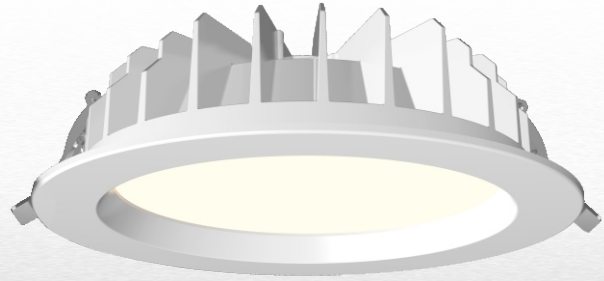

# LED DOWNLIGHT-DL4001/TC

Wattage changeable:30&40W

Tri-CCT: 3000K&4000K&5700K

Model	DL4001/TC
Material	Die-casting Aluminum
Finished Color	White
Lumen	30W:3300lm 40W:4400lm
Power	30W&40W
Beam Angle	100°
Ra	80
Tri-CCT	3000K&4000K&5700K
Input Voltage	AC220-240V 50/60Hz
IP Rate	IP54
Dimension	Ø230*H50
Packaging	235*70*270mm
Carton Size	485*440*295mm 12pcs/CTN

Ø200-220 mm