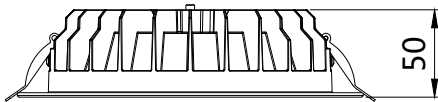

# LED DOWNLIGHT-DL4001/TC

Wattage changeable:30&40W

Tri-CCT: 3000K&4000K&5700K

Model	DL4001/TC
Material	Die-casting Aluminum
Finished Color	White
Lumen	30W:3300lm 40W:4400lm
Power	30W&40W
Beam Angle	100°
Ra	80
Tri-CCT	3000K&4000K&5700K
Input Voltage	AC220-240V 50/60Hz
IP Rate	IP54
Dimension	Ø230*H50
Packaging	235*70*270mm
Carton Size	485*440*295mm 12pcs/CTN

Ø200-220 mm