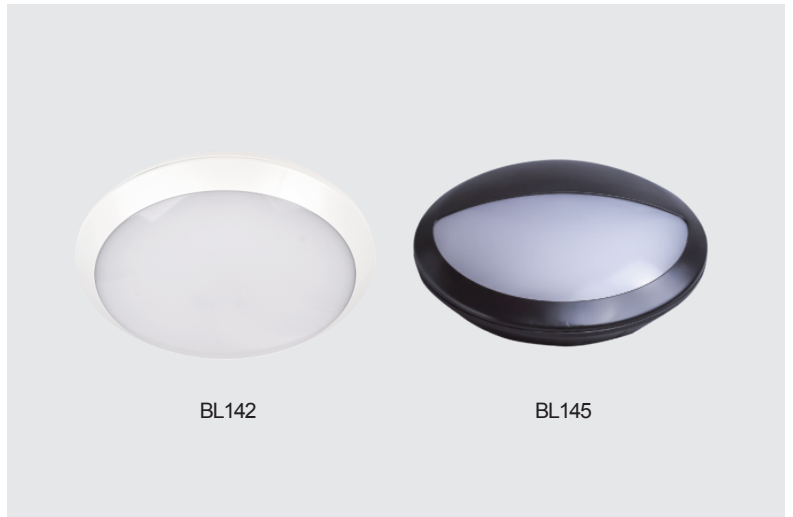

BULK: LED Bulkhead Lights-BL142/BL145

IP66

- Large terminal hole for easy connection
- IK10 impact rating for Vandal resistance
- Product color: white/black

FEATURES

1. Long life, average 40,000Hours
2. Integrated design
3. Easy installation
4. Three year replacement warranty

3000K

4500K

6500K

Model	BL142/BL145
Voltage	AC220-240V 50/60Hz
LED	SMD2835
Lifespan	> 40,000Hrs
Dimension	∅308*88±2mm
Warranty	3 years
Carton	6pcs/CTN
Carton Size	57*32.5*33CM
Weight	N.W:5.1KG G.W:7.2KG

SPECIFICATION

Power	Model	Fitting Color	CRI	Beam Angle	CCT	FLUX	Dimmable
12W	BL142	White/Black	>80	120°	3000K	850lm	NO
12W	BL142	White/Black	>80	120°	4500K	1000lm	NO
12W	BL142	White/Black	>80	120°	6500K	850lm	NO
12W	BL145	White/Black	>80	120°	3000K	450lm	NO
12W	BL145	White/Black	>80	120°	4500K	500lm	NO
12W	BL145	White/Black	>80	120°	6500K	450lm	NO