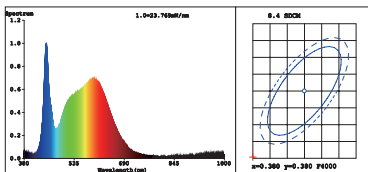

BULK: LED Bulkhead Lights-BL142/BL145

IP66

- Large terminal hole for easy connection
- IK10 impact rating for Vandal resistance
- Product color: white/black

FEATURES

1. Long life, average 40,000Hours
2. Integrated design
3. Easy installation
4. Three year replacement warranty

3000K

4500K

6500K

Model	BL142/BL145
Voltage	AC220-240V 50/60Hz
LED	SMD2835
Lifespan	> 40,000Hrs
Dimension	∅308*88±2mm
Warranty	3 years
Carton	6pcs/CTN
Carton Size	57*32.5*33CM
Weight	N.W:5.1KG G.W:7.2KG

SPECIFICATION

Power	Model	Fitting Color	CRI	Beam Angle	CCT	FLUX	Dimmable
12W	BL142	White/Black	>80	120°	3000K	850lm	NO
12W	BL142	White/Black	>80	120°	4500K	1000lm	NO
12W	BL142	White/Black	>80	120°	6500K	850lm	NO
12W	BL145	White/Black	>80	120°	3000K	450lm	NO
12W	BL145	White/Black	>80	120°	4500K	500lm	NO
12W	BL145	White/Black	>80	120°	6500K	450lm	NO