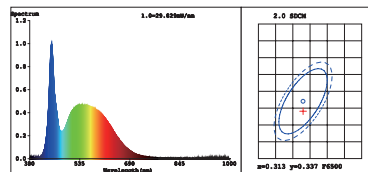

BULK: LED Bulkhead Lights-BL142/BL145

IP66

- Large terminal hole for easy connection
- IK10 impact rating for Vandal resistance
- Product color: white/black

FEATURES

1. Long life, average 40,000Hours
2. Integrated design
3. Easy installation
4. Three year replacement warranty

3000K

4500K

6500K

Model	BL142/BL145
Voltage	AC220-240V 50/60Hz
LED	SMD2835
Lifespan	> 40,000Hrs
Dimension	∅308*88±2mm
Warranty	3 years
Carton	6pcs/CTN
Carton Size	57*32.5*33CM
Weight	N.W:5.1KG G.W:7.2KG

SPECIFICATION

Power	Model	Fitting Color	CRI	Beam Angle	CCT	FLUX	Dimmable
12W	BL142	White/Black	>80	120°	3000K	850lm	NO
12W	BL142	White/Black	>80	120°	4500K	1000lm	NO
12W	BL142	White/Black	>80	120°	6500K	850lm	NO
12W	BL145	White/Black	>80	120°	3000K	450lm	NO
12W	BL145	White/Black	>80	120°	4500K	500lm	NO
12W	BL145	White/Black	>80	120°	6500K	450lm	NO