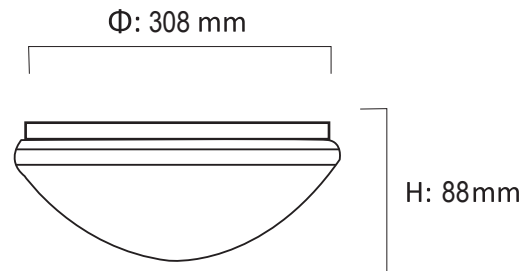

3000K

4500K

6500K

Model	BL142/BL145
Voltage	AC220-240V 50/60Hz
LED	SMD2835
Lifespan	> 40,000Hrs
Dimension	∅308*88±2mm
Warranty	3 years
Carton	6pcs/CTN
Carton Size	57*32.5*33CM
Weight	N.W:5.1KG G.W:7.2KG

SPECIFICATION