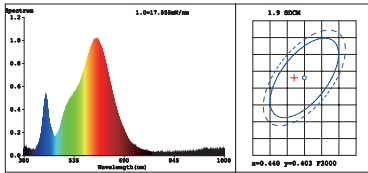

BULK: LED Bulkhead Lights-BL142/BL145

IP66

- Large terminal hole for easy connection
- IK10 impact rating for Vandal resistance
- Product color: white/black

FEATURES

1. Long life, average 40,000Hours
2. Integrated design
3. Easy installation
4. Three year replacement warranty

3000K

4500K

6500K

Model	BL142/BL145
Voltage	AC220-240V 50/60Hz
LED	SMD2835
Lifespan	> 40,000Hrs
Dimension	∅308*88±2mm
Warranty	3 years
Carton	6pcs/CTN
Carton Size	57*32.5*33CM
Weight	N.W:5.1KG G.W:7.2KG

SPECIFICATION

Power	Model	Fitting Color	CRI	Beam Angle	CCT	FLUX	Dimmable
12W	BL142	White/Black	>80	120°	3000K	850lm	NO
12W	BL142	White/Black	>80	120°	4500K	1000lm	NO
12W	BL142	White/Black	>80	120°	6500K	850lm	NO
12W	BL145	White/Black	>80	120°	3000K	450lm	NO
12W	BL145	White/Black	>80	120°	4500K	500lm	NO
12W	BL145	White/Black	>80	120°	6500K	450lm	NO