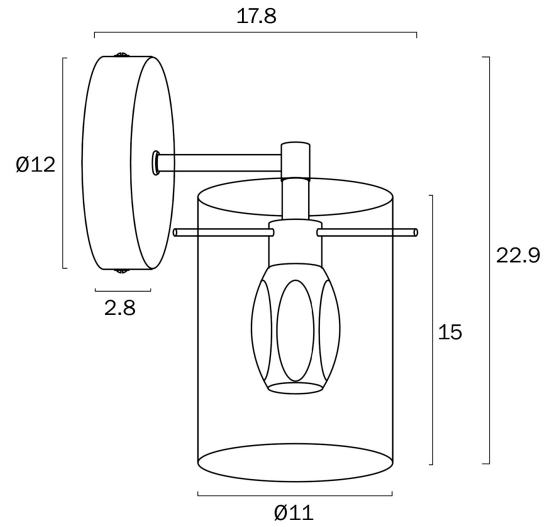

CREVIL WALL LIGHT

Note: Dimensions are only a guide and may vary due to manufacturing variations.

LIGHT SOURCE

Voltage Input

240V

Total Wattage (max)

4

Globe Type

LED integrated SMD

Globe / Light Source qty

1

Globe / Light Source included

Yes

Color Kelvin

4000k

Color Temperature

COLOUR AND MATERIAL

Fixture Material

Iron, Glass

PRODUCT DIMENSIONS

Fixture Weight (Kg)

0.4

Fixture Width (cm)

12