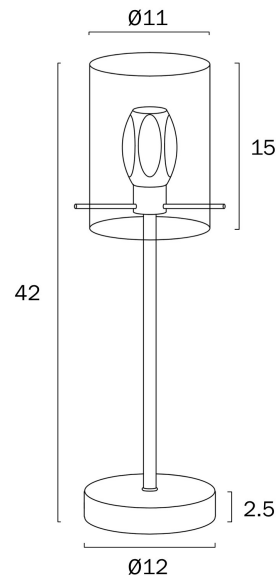

CREVIL LED TABLE LAMP

Note: Dimensions are only a guide and may vary due to manufacturing variations.

LIGHT SOURCE

Voltage Input

240V

Total Wattage (max)

4

Globe Type

LED integrated SMD

Globe / Light Source qty

1

Globe / Light Source included

Yes

Color Kelvin

4000k

Color Temperature

COLOUR AND MATERIAL

Fixture Material

Iron, Glass

Glass Color

Amber or Smoke

PRODUCT DIMENSIONS

Fixture Weight (Kg)

0.9

Fixture Height (cm)

42

telbix.

Cable Length (cm)

180 (30+Inline Switch+150)

WARRANTY

Replacement Warranty

*3 Years