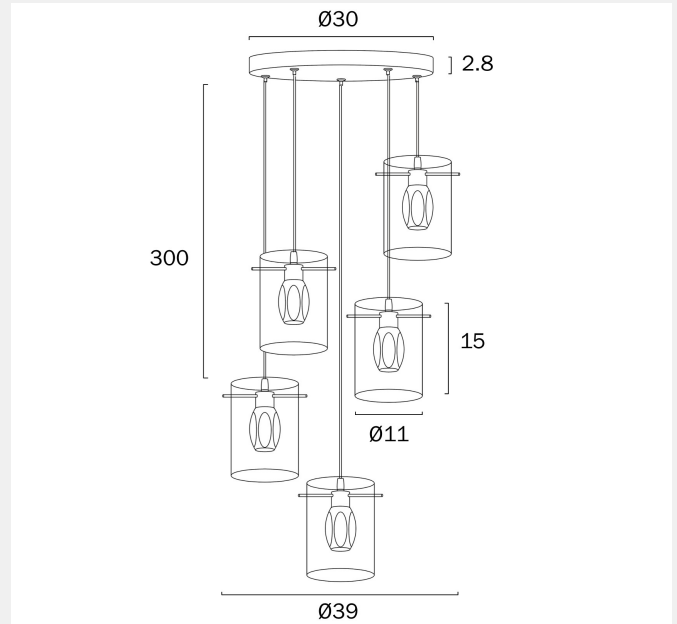

CREVIL 5 PENDANT LIGHT

Note: Dimensions are only a guide and may vary due to manufacturing variations.

LIGHT SOURCE

Voltage Input

240V

Total Wattage (max)

16

Globe Type

LED integrated SMD

Globe / Light Source qty

5

Globe / Light Source included

Yes

Color Kelvin

4000k

Color Temperature