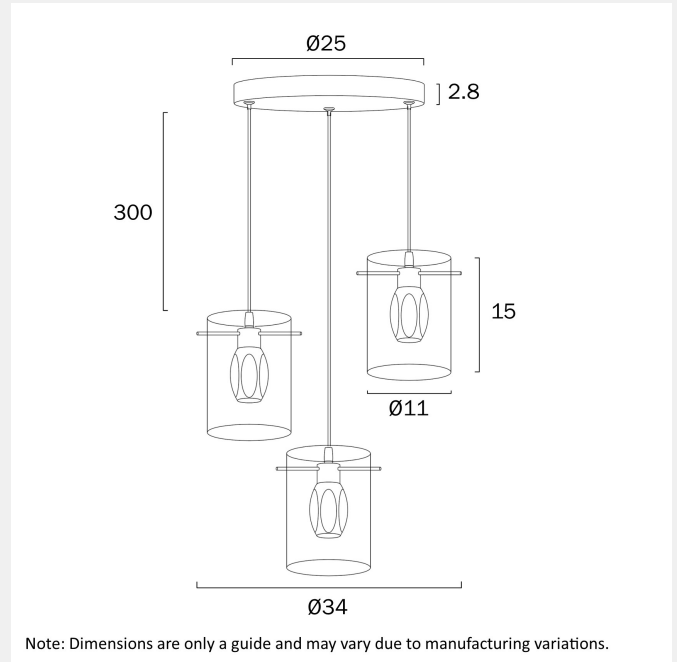

CREVIL 3 PENDANT LIGHT

LIGHT SOURCE

Voltage Input

240V

Total Wattage (max)

12

Globe Type

LED integrated SMD