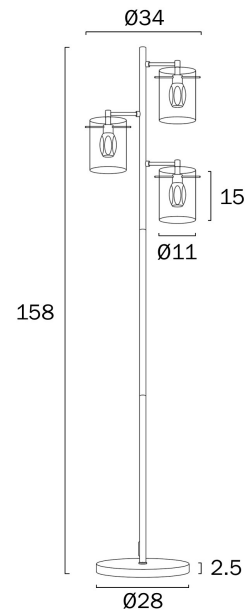

CREVIL 3 LED FLOOR LAMP

Note: Dimensions are only a guide and may vary due to manufacturing variations.

LIGHT SOURCE

Voltage Input

240V

Total Wattage (max)

10

Globe Type

LED integrated SMD

Globe / Light Source qty

3

Globe / Light Source included

Yes

Color Kelvin

4000k

Color Temperature

Electrical Protection

CLASS III - LOW VOLTAGE, <54v

COLOUR AND MATERIAL

Fixture Material

Iron, Glass

PRODUCT DIMENSIONS

Fixture Weight (Kg)

5.4

Fixture Height (cm)

158

Telbix.

Cable Length (cm)

200 (50+Foot Switch+150)

WARRANTY

Replacement Warranty

*3 Years