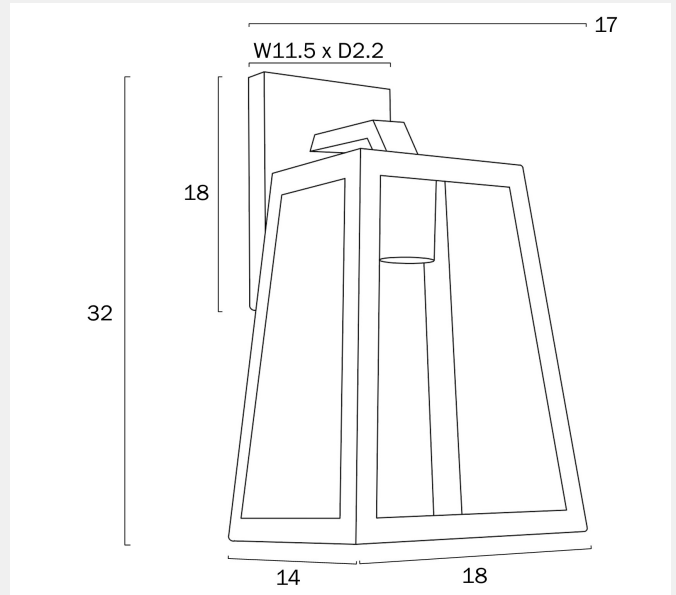

COSCA EXTERIOR WALL LIGHT LARGE

Note: Dimensions are only a guide and may vary due to manufacturing variations.

LIGHT SOURCE

Voltage Input

240V

Total Wattage (max)

25

Globe Type

COLOUR AND MATERIAL

Fixture Material

Aluminium,Glass

PRODUCT DIMENSIONS

Fixture Weight (Kg)

1.9

Fixture Height (cm)

32