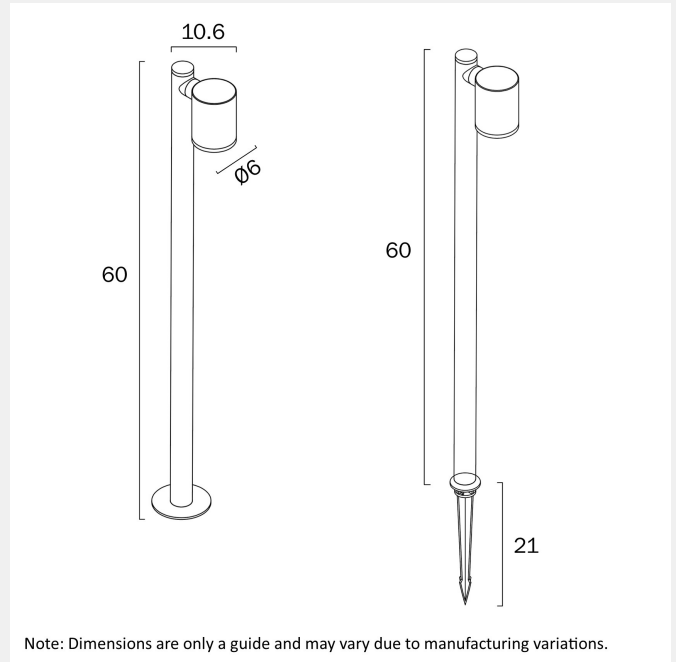

CLOVIS 24V MR16 EXTERIOR POST SPIKE LIGHT

LIGHT SOURCE

Voltage Input

24V

Total Wattage (max)

5

Globe Type

MR16

Fixture Material

Aluminium, Glass

Diffuser Material

Glass

PRODUCT DIMENSIONS

Fixture Weight (Kg)

0.73

Fixture Height (cm)