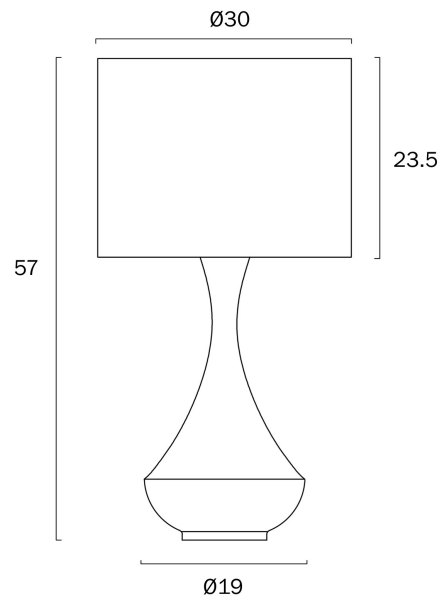

CLARIS TABLE LAMP

Note: Dimensions are only a guide and may vary due to manufacturing variations.

LIGHT SOURCE

Voltage Input

240V

Total Wattage (max)

25

Globe Type

COLOUR AND MATERIAL

Fixture Material

Iron, Paper, Plastic

PRODUCT DIMENSIONS

Fixture Weight (Kg)

1.3

Fixture Height (cm)

57