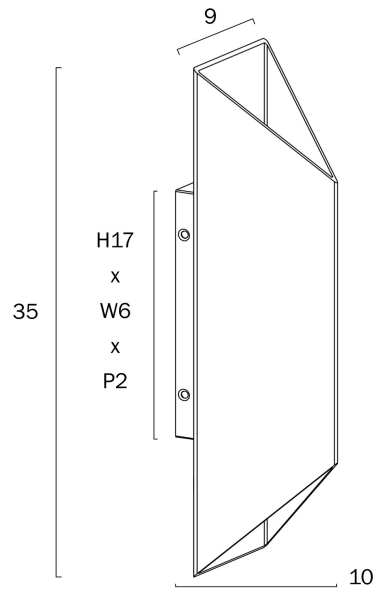

CHASKA WALL LIGHT

Note: Dimensions are only a guide and may vary due to manufacturing variations.

LIGHT SOURCE

Voltage Input

240V

Total Wattage (max)

8

Globe Type

COLOUR AND MATERIAL

Fixture Material

Aluminium, Iron

PRODUCT DIMENSIONS

Fixture Weight (Kg)

1.2

Fixture Width (cm)

9