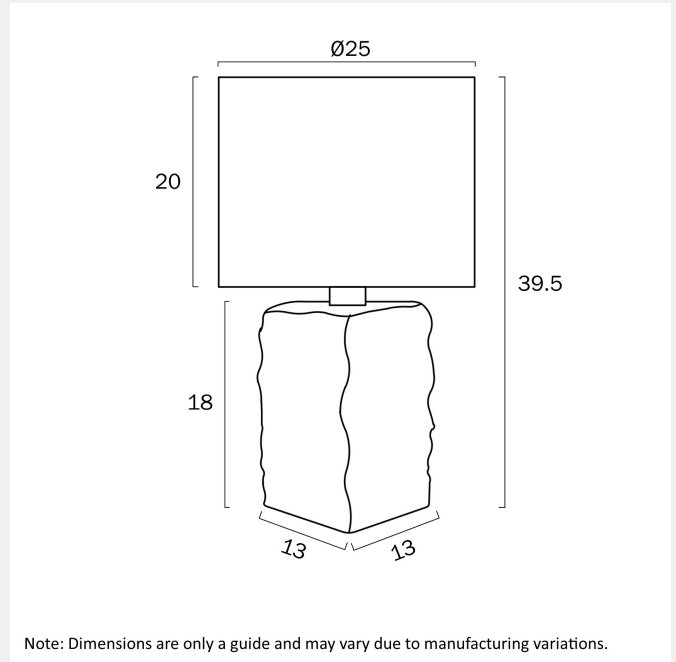

CELSUS TABLE LAMP SMALL

LIGHT SOURCE

Voltage Input

240V

Total Wattage (max)

25

Globe Type

E27

Fixture Material

Cast Stone, Fabric

PRODUCT DIMENSIONS

Fixture Weight (Kg)

3.3

Fixture Height (cm)

39.5

Cable Length (cm)