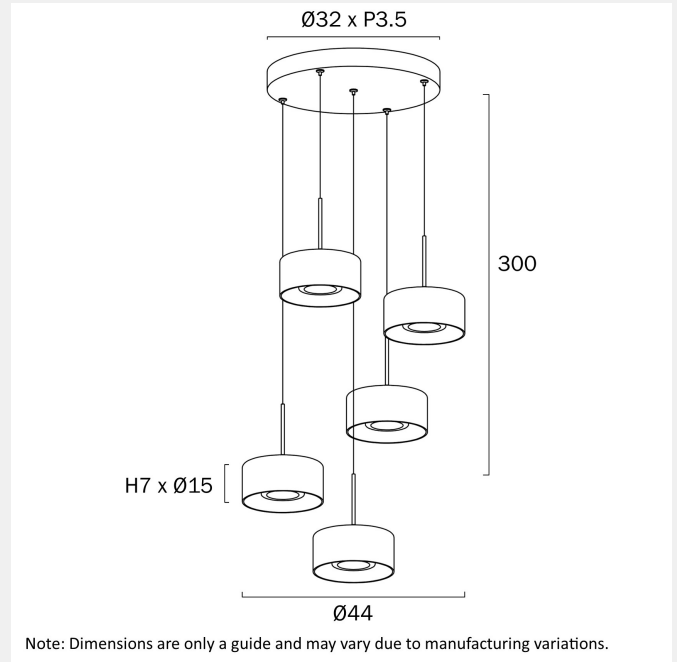

CEDRO 5 LED PENDANT LIGHT

LIGHT SOURCE

Voltage Input

240V

Total Wattage (max)

40

Globe Type

Integrated LED

Globe / Light Source qty

5

Globe / Light Source included

Yes

Color Kelvin

3 CCT (3000k - 4000k - 5000k)

Color Temperature

Warm White; Natural White; Cool White

Fixture Material

Iron,Aluminium,Glass,Acrylic

WARRANTY

Replacement Warranty

*3 Years

PRODUCT DIMENSIONS

Fixture Weight (Kg)

4.2