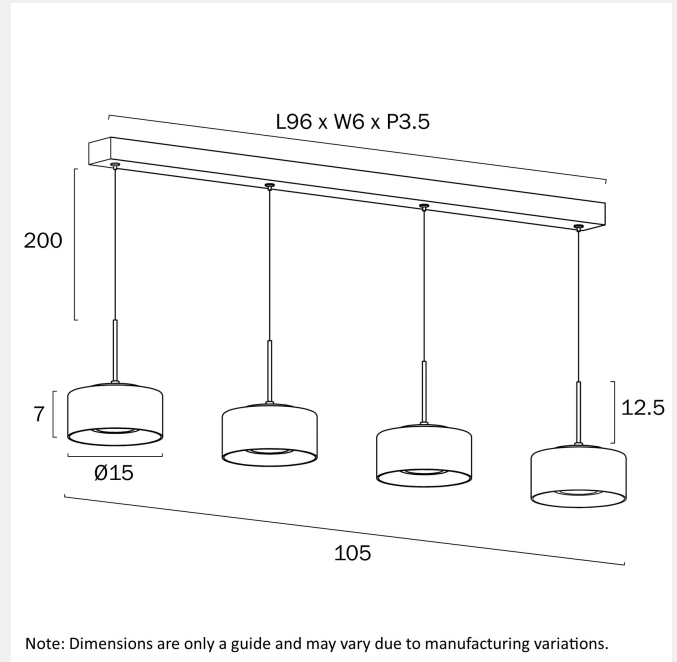

CEDRO 4 LED PENDANT LIGHT BAR

LIGHT SOURCE

Voltage Input

240V

Total Wattage (max)

30

Globe Type

Integrated LED

Globe / Light Source qty

4

Globe / Light Source included

Yes

Color Kelvin

3 CCT (3000k - 4000k - 5000k)

Color Temperature

Warm White; Natural White; Cool White

Fixture Material

Iron,Aluminium,Glass,Acrylic

WARRANTY

Replacement Warranty

*3 Years

PRODUCT DIMENSIONS

Fixture Weight (Kg)

3.5

Fixture Height (cm)

7

Fixture Length (cm)

105

Fixture Width (cm)

15

Suspension Length (cm)

200