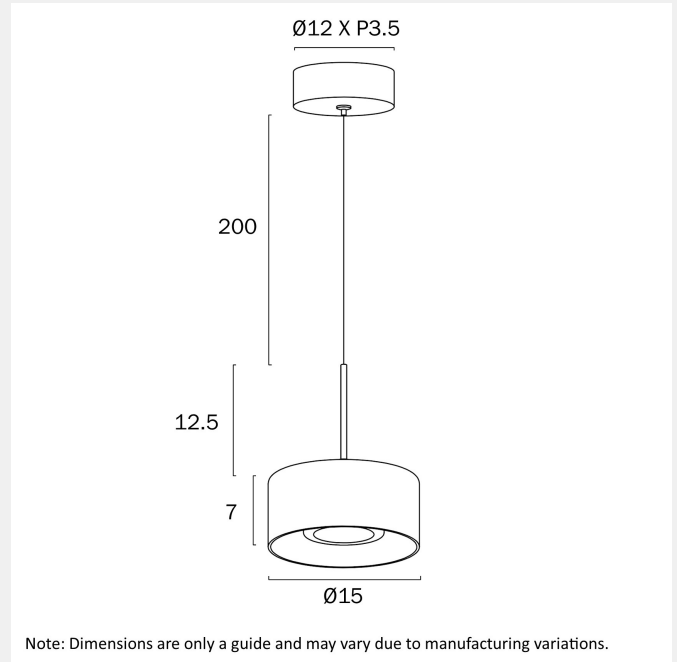

### LIGHT SOURCE

**Voltage Input**

240V

**Total Wattage (max)**

8

**Globe Type**

Integrated LED

**Globe / Light Source qty**

### SPECIFICATIONS

**Lead and Plug**

No

**IP rating**

IP20

**Height Adjustable?**

Yes

**Mounting**

## PRODUCT DIMENSIONS

---

**Fixture Weight (Kg)**

0.9

**Fixture Height (cm)**

7

**Suspension Length (cm)**

200