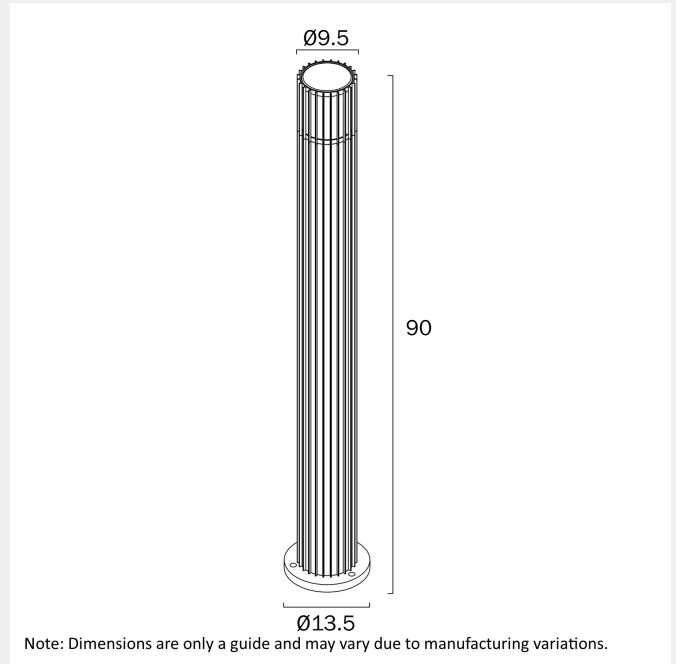

CASHEL EXTERIOR BOLLARD LIGHT

LIGHT SOURCE

Voltage Input

240V

Total Wattage (max)

25

Globe Type

E27

Fixture Material

Aluminium, Polycarbonate

Diffuser Material

Polycarbonate

PRODUCT DIMENSIONS

Fixture Height (cm)

90

Cable Length (cm)