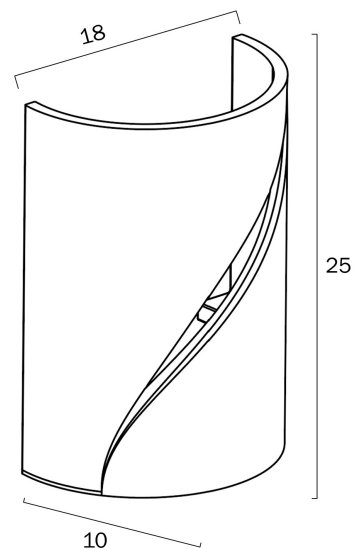

CALRO GYPSUM INDOOR WALL LIGHT

Note: Dimensions are only a guide and may vary due to manufacturing variations.

LIGHT SOURCE

Voltage Input

240V

Total Wattage (max)

25

Globe Type

E14

Globe / Light Source qty

2

SPECIFICATIONS

Lead and Plug

No

IP rating

IP20

Mounting

Surface

PRODUCT DIMENSIONS

Fixture Width (cm)

18

Fixture Height (cm)

25

CARE