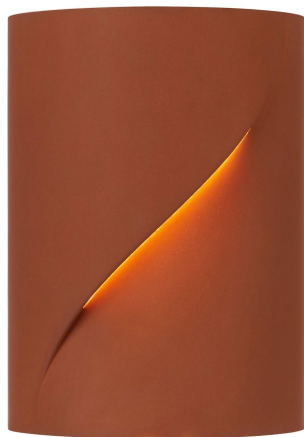

CALRO GYPSUM INDOOR WALL LIGHT

Note: Dimensions are only a guide and may vary due to manufacturing variations.

LIGHT SOURCE

Voltage Input

240V

Total Wattage (max)

25

Globe Type