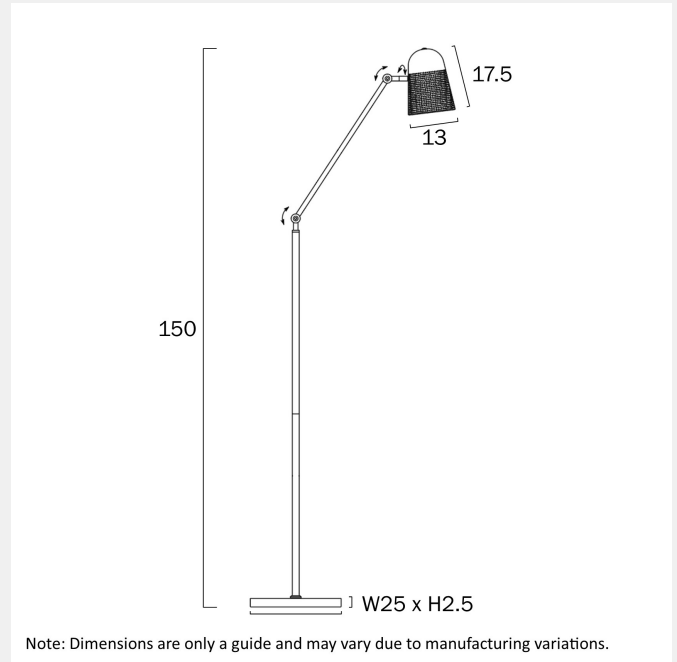

CADENA FLOOR LAMP

LIGHT SOURCE

Voltage Input

240V

Total Wattage (max)

25

Globe Type

E27

3.9

Fixture Height (cm)

150

Cable Length (cm)

200 (50+Foot Switch+150)

WARRANTY

Replacement Warranty

*3 Years