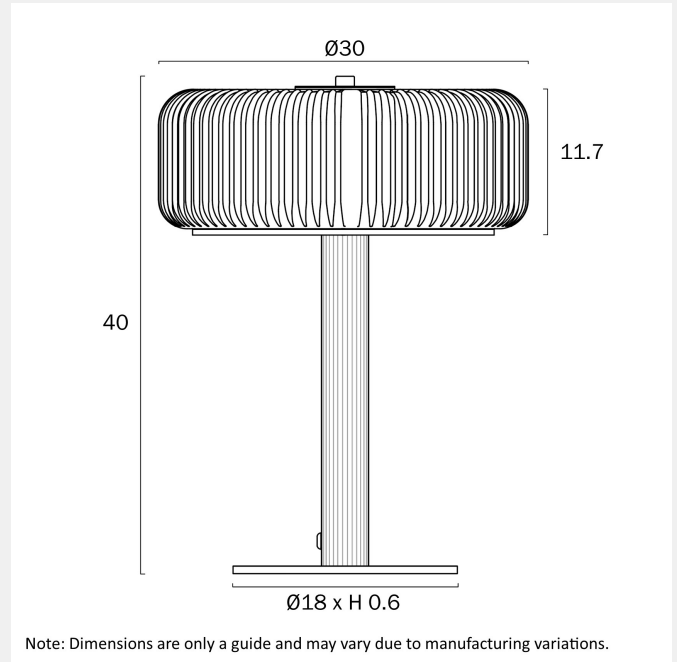

BRIZO TABLE LAMP

LIGHT SOURCE

Voltage Input

240V

Total Wattage (max)

50

Globe Type

E14

Globe / Light Source qty

2

Globe / Light Source included

No

Dimmable

Globe Dependant

SPECIFICATIONS

Lead and Plug

Yes

Switch

Touch

IP rating

IP20

Electrical Protection

CLASS II - DOUBLE INSULATED, EARTH NOT REQUIRED

COLOUR AND MATERIAL

Fixture Material

Iron,Glass

PRODUCT DIMENSIONS

Fixture Weight (Kg)

3.3

Fixture Height (cm)

40

Cable Length (cm)