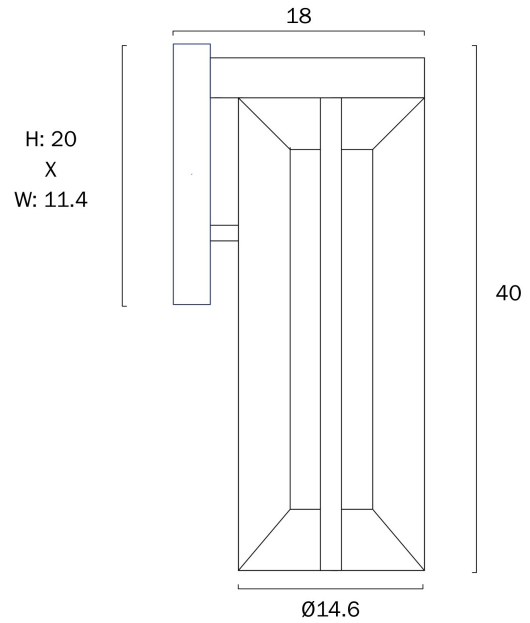

BRIXON 40CM EXTERIOR WALL LIGHT LARGE

Note: Dimensions are only a guide and may vary due to manufacturing variations.

LIGHT SOURCE

Voltage Input

240V

Total Wattage (max)

18

Globe Type

LED integrated SMD

Globe / Light Source qty

1

Globe / Light Source included

Yes

Color Kelvin

3000k

Color Temperature

COLOUR AND MATERIAL

Fixture Material

Aluminium, Glass

Diffuser Material

Polycarbonate

PRODUCT DIMENSIONS

Fixture Weight (Kg)

3.4

Fixture Height (cm)

40

telbix.

Fixture Width (cm)

14.6

WARRANTY

Replacement Warranty

*3 Years