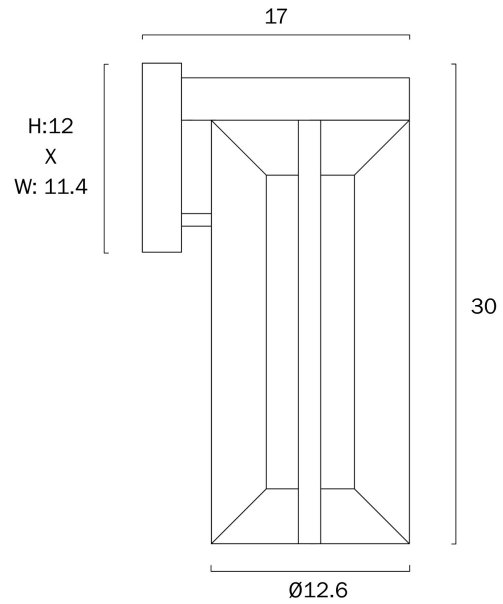

## BRIXON 30CM EXTERIOR WALL LIGHT SMALL

Note: Dimensions are only a guide and may vary due to manufacturing variations.

### LIGHT SOURCE

**Voltage Input**

240V

**Total Wattage (max)**

16

**Globe Type**

LED integrated SMD

**Globe / Light Source qty**

Surface

### PRODUCT DIMENSIONS

**Fixture Weight (Kg)**

2.4

**Fixture Height (cm)**

30

**Telbix.**

Fixture Width (cm)

12.6