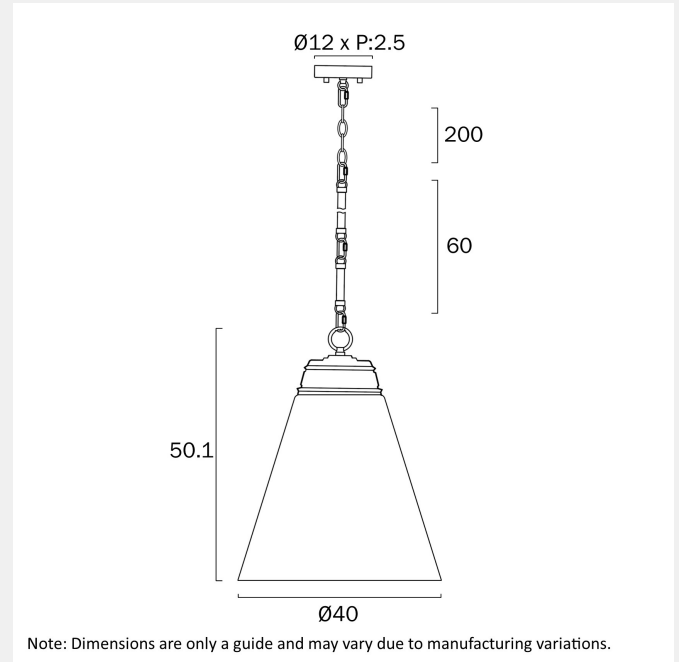

BRINE 40CM PENDANT LIGHT LARGE

LIGHT SOURCE

Voltage Input

240V

Total Wattage (max)

25

Globe Type

E27

Fixture Height (cm)

50.1

Fixture Length (cm)

0

Fixture Width (cm)

0

Suspension Length (cm)

260