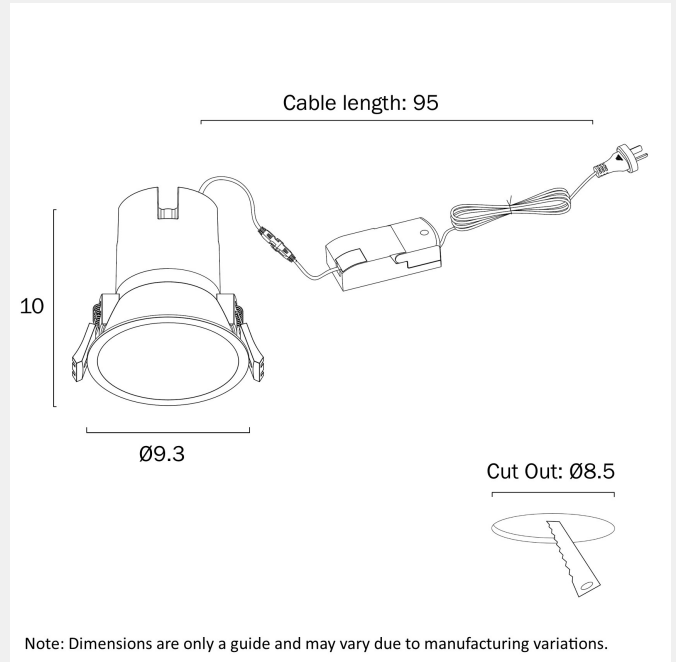

BREX 93MM LED DOWNLIGHT DIMMABLE

LIGHT SOURCE

Voltage Input

240V

Total Wattage (max)

10

Globe Type

LED integrated COB

Fixture Weight (Kg)

0.4

Fixture Height (cm)

10

Cut Out (cm)

8.5

Cable Length (cm)

95