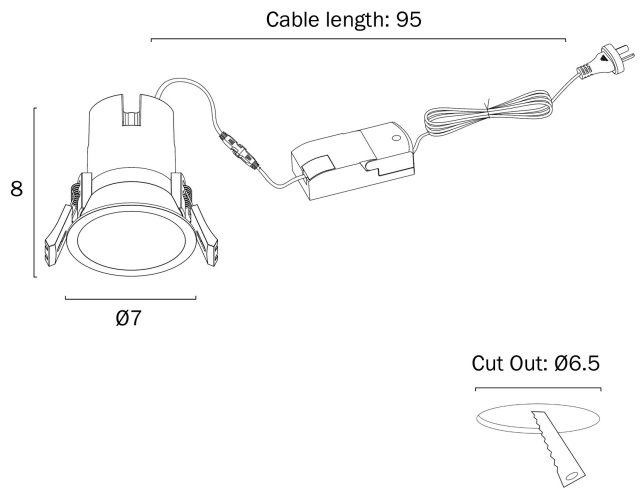

BREX 70MM LED DOWNLIGHT DIMMABLE

Note: Dimensions are only a guide and may vary due to manufacturing variations.

LIGHT SOURCE

Voltage Input

240V

Total Wattage (max)

7

Globe Type

PRODUCT DIMENSIONS

Fixture Weight (Kg)

0.3

Fixture Height (cm)

8

Cut Out (cm)

6.5

Cable Length (cm)