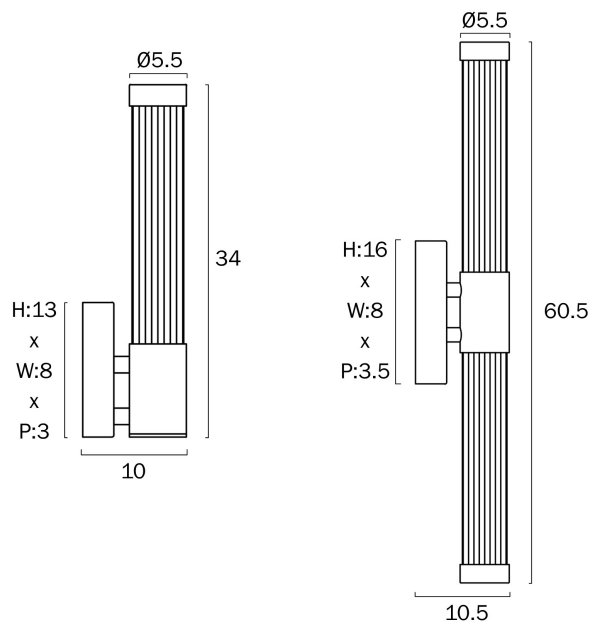

## BREMEN TWIN LED VANITY WALL LIGHT

### LIGHT SOURCE

**Voltage Input**

240V

**Total Wattage (max)**

12

**Globe Type**

Integrated LED

**Globe / Light Source qty**

2

**Globe / Light Source included**

Yes

**Color Kelvin**

3 CCT (3000k - 4000k - 5000k)

**Color Temperature**

Warm White, Natural White, Cool White

**Dimmable**

## PRODUCT DIMENSIONS

**Fixture Weight (Kg)**

1.2

**Fixture Length (cm)**

**Fixture Width (cm)**

**Fixture Height (cm)**

60.5

**Cable Length (cm)**