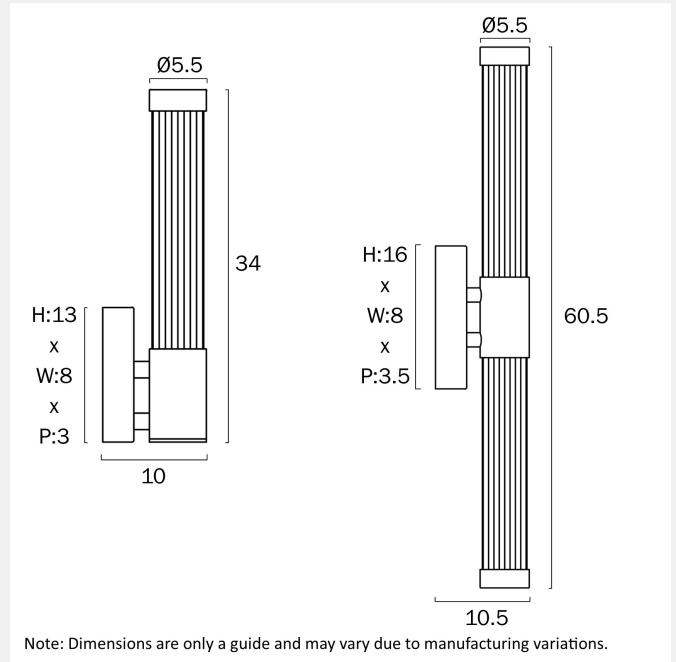

BREMEN SINGLE LED VANITY WALL LIGHT

LIGHT SOURCE

Voltage Input

240V

Total Wattage (max)

6

Globe Type

Integrated LED

PRODUCT DIMENSIONS

Fixture Weight (Kg)

0.85

Fixture Length (cm)

Fixture Width (cm)

Fixture Height (cm)

34

Cable Length (cm)