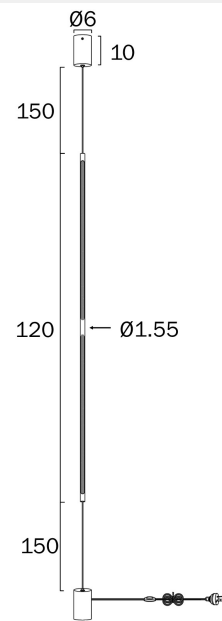

## BRAVA LED FLOOR LAMP

Note: Dimensions are only a guide and may vary due to manufacturing variations.

### LIGHT SOURCE

**Voltage Input**

240V

**Total Wattage (max)**

20

**Globe Type**

Integrated LED

**Globe / Light Source qty**

### PRODUCT DIMENSIONS

**Fixture Weight (Kg)**

1.74

**Fixture Height (cm)**

120

**Telbix.**

Cable Length (cm)

210