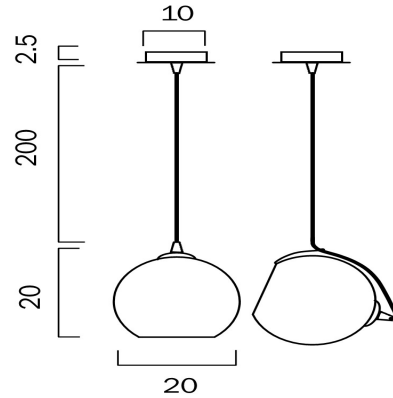

BONDI 20CM PENDANT LIGHT

LIGHT SOURCE

Voltage Input

240V

Total Wattage (max)

25

Globe Type

E27

Globe / Light Source qty

1

Globe / Light Source included

No

Dimmable

Globe Dependant

SPECIFICATIONS

Lead and Plug