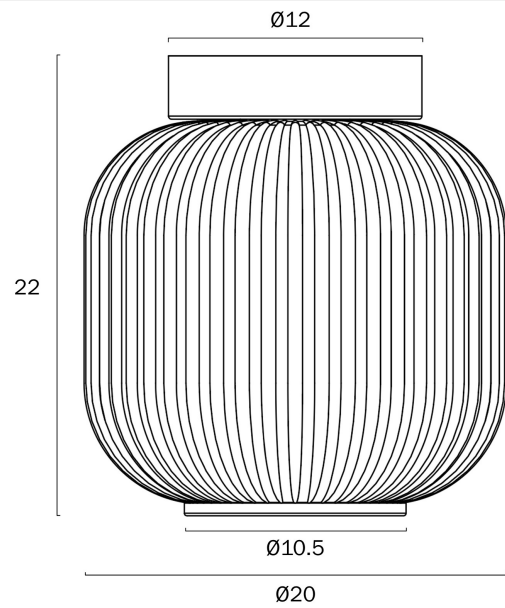

BOBO BATTEN FIX CEILING LIGHT

Note: Dimensions are only a guide and may vary due to manufacturing variations.

LIGHT SOURCE

Globe Type

B22

Globe / Light Source qty

1

Globe / Light Source included

No

Dimmable

Globe Dependant

SPECIFICATIONS

Lead and Plug

No

IP rating

IP20

Fixture Weight (Kg)

0.8

Fixture Height (cm)

22

WARRANTY

Replacement Warranty

*3 Years

CARE