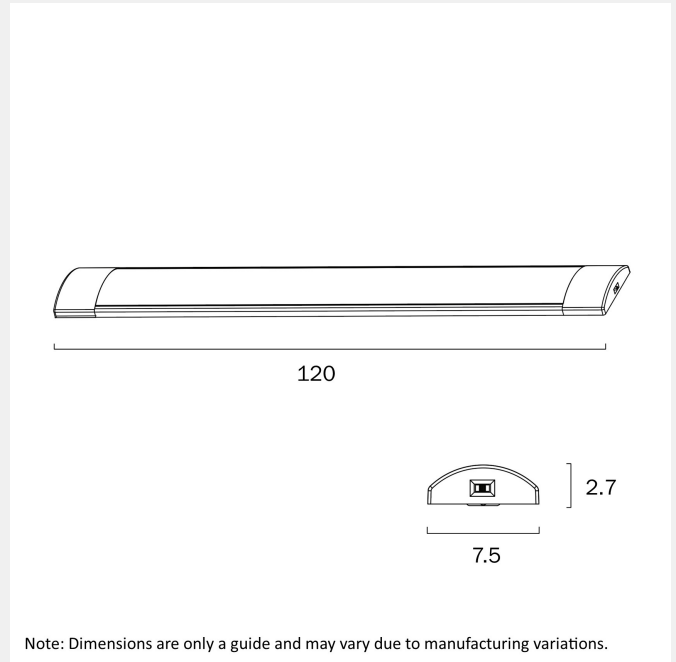

BLADE 120CM 36W 3CCT BATTEN CEILING LIGHT

LIGHT SOURCE

Voltage Input

240V

Total Wattage (max)

36

Globe / Light Source qty

1

0.65

telbix.

Fixture Length (cm)

120

Fixture Width (cm)

7.5

WARRANTY

Replacement Warranty