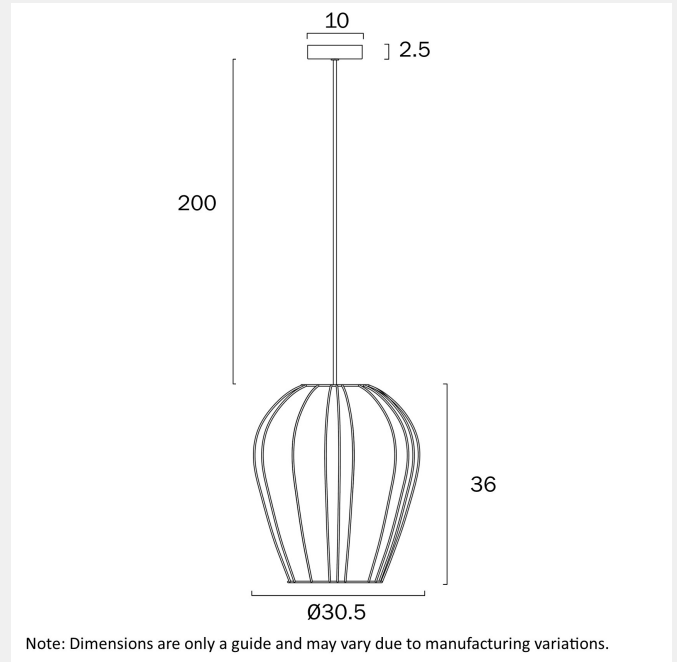

BIRGET PENDANT LIGHT

LIGHT SOURCE

Voltage Input

240V

Total Wattage (max)

25

Globe Type

E27

WARRANTY

Replacement Warranty

*3 Years

PRODUCT DIMENSIONS

Fixture Weight (Kg)

1.1

Suspension Length (cm)

200