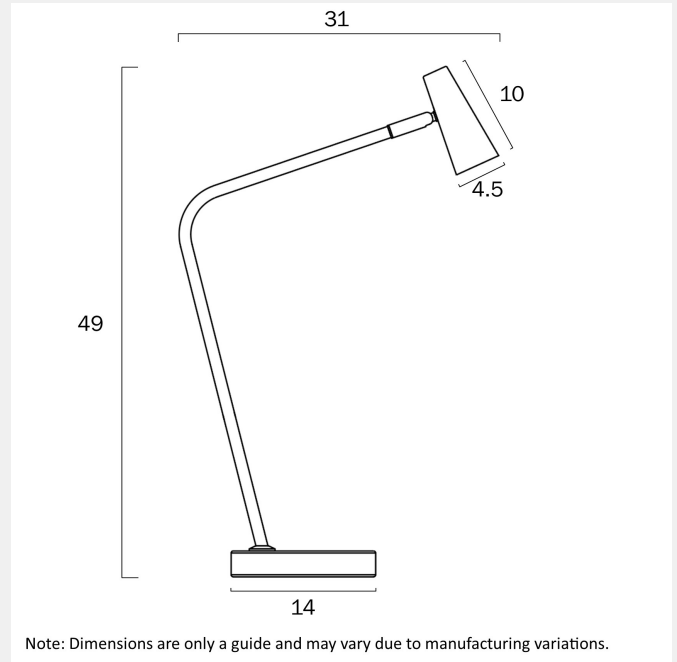

BEXLEY LED TABLE LAMP

LIGHT SOURCE

Voltage Input

240V

Total Wattage (max)

3

Globe Type

LED integrated SMD