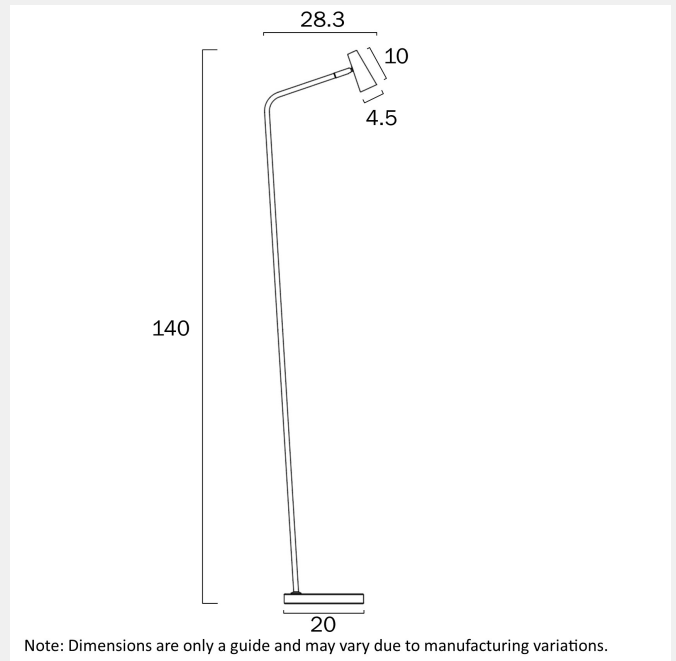

BEXLEY LED FLOOR LAMP

LIGHT SOURCE

Voltage Input

240V

Total Wattage (max)

3

Globe Type

Integrated LED

Globe / Light Source included

Yes

Color Kelvin

3000k

Color Temperature

Warm White

Dimmable

Touch

CRI (Color Rendering Index)

>80

Lumens

368

SPECIFICATIONS

Lead and Plug

Yes

Switch

Touch

IP rating

IP20

Height Adjustable?

No

Electrical Protection

CLASS III - LOW VOLTAGE, <54v

COLOUR AND MATERIAL

Fixture Material

Iron

Fixture Pantone Color

RAL 9002 (WH)

PRODUCT DIMENSIONS

Fixture Weight (Kg)

2.3