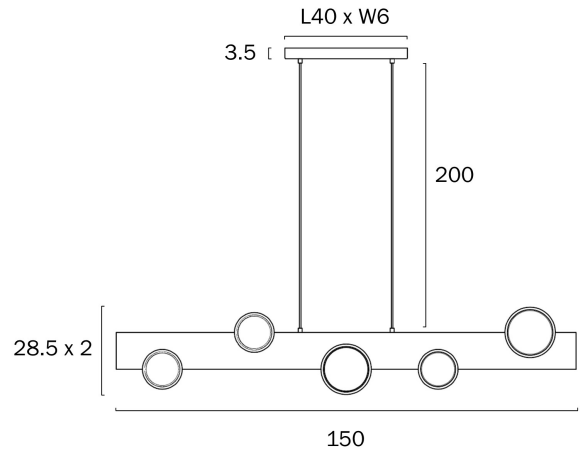

BERGEN LED LINEAR PENDANT LIGHT

Note: Dimensions are only a guide and may vary due to manufacturing variations.

LIGHT SOURCE

Voltage Input

240V

Total Wattage (max)

34

Globe Type

Replacement Warranty

*3 Years

PRODUCT DIMENSIONS

Fixture Weight (Kg)

1.9

Fixture Height (cm)

28.5

Fixture Length (cm)