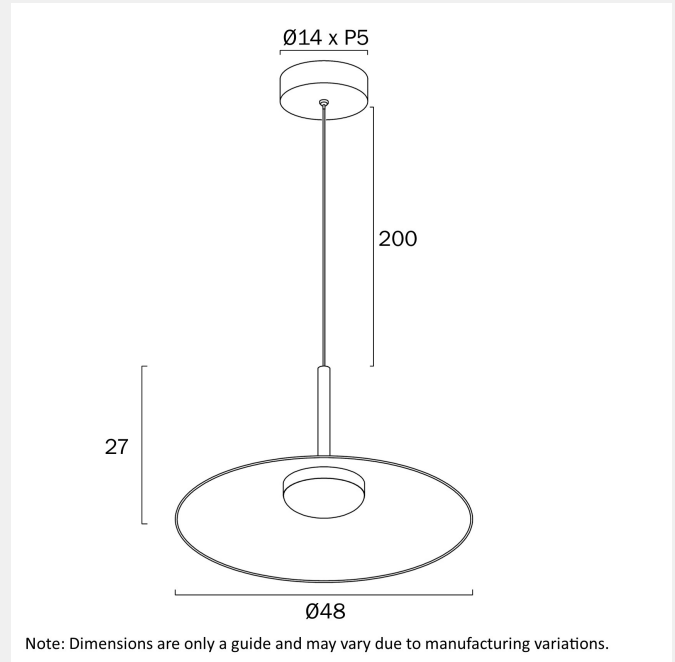

### LIGHT SOURCE

**Voltage Input**

240V

**Total Wattage (max)**

24

**Globe Type**

LED integrated SMD

**Globe / Light Source qty**

## PRODUCT DIMENSIONS

---