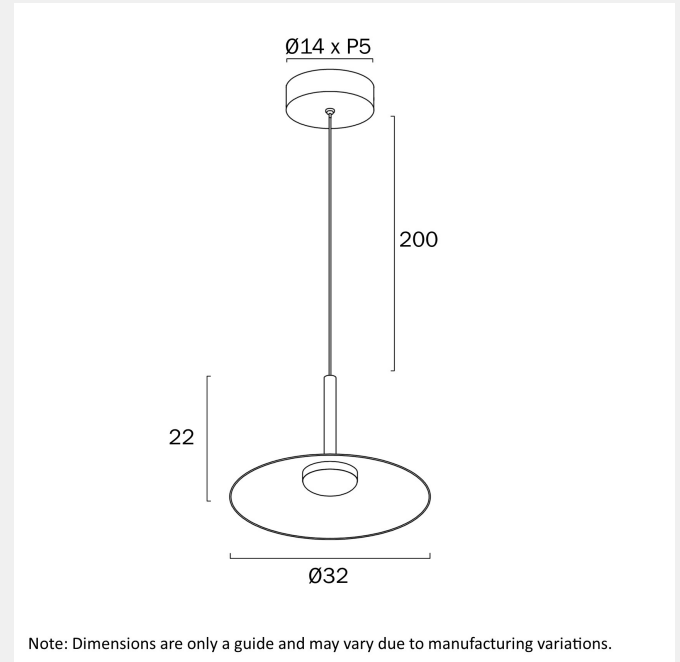

BENITO 32CM PENDANT LIGHT SMALL

LIGHT SOURCE

Voltage Input

240V

Total Wattage (max)

8

Globe Type

LED integrated SMD

Globe / Light Source qty

1

Globe / Light Source included

Yes

Color Kelvin

3 CCT (3000k - 4000k - 5000k)

Color Temperature

Warm White; Natural White; Cool White

SPECIFICATIONS

Lead and Plug

No

IP rating

IP20

Suspension Type

Cable

Height Adjustable?

Fixture Weight (Kg)

1.25

Fixture Height (cm)

22

Suspension Length (cm)

200

CARE

Care Instructions